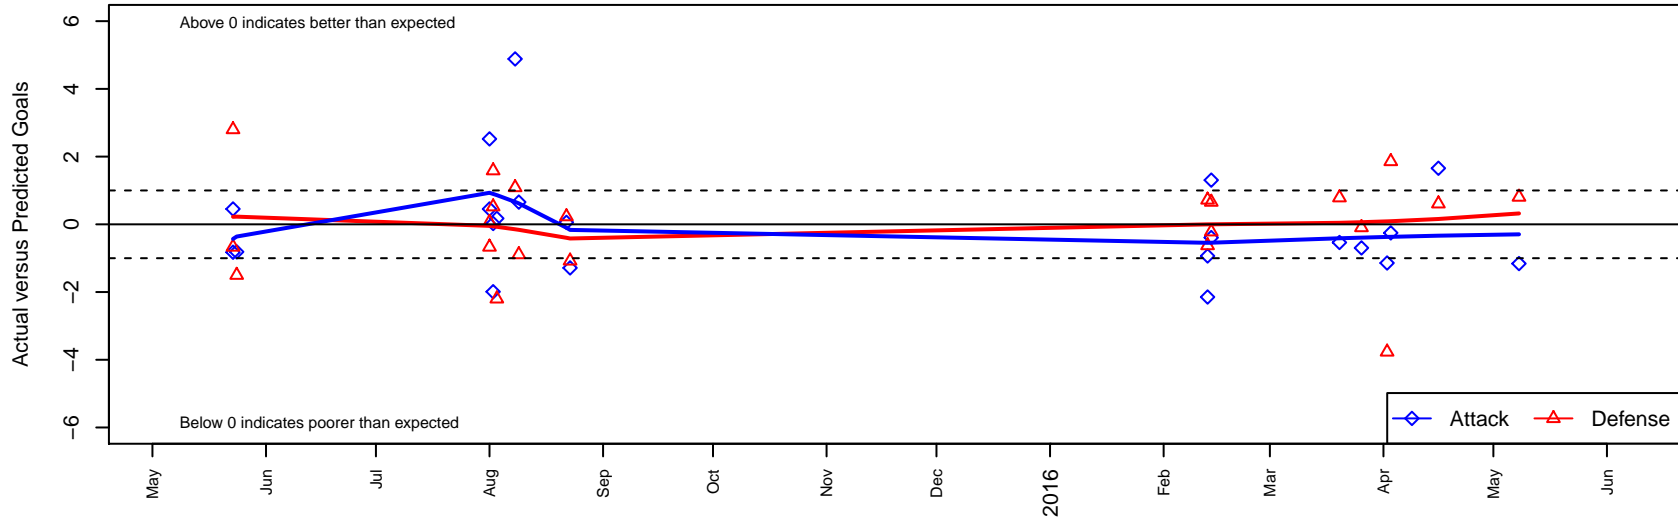

Albion SC White B01

Albion SC
 , CAS
 B01 total strength=1483
 attack=13.37 defense=8.5

alt names used:
 ALBION SC WHITE (CAS)
 Albion SC BU14White
 ALBION SC WHITE (CAS)
 ALBION SC WHITE (CAS)

Venues played:
 2015 Cerritos Memorial Cup 2015 Nike Flight L
 2015 Surf Cup Gold U14
 2015 FWRL CAS B01
 2015 PDT Phoenix Premier – Red U14

Albion SC White B01
 Dots are actual minus expected GF (blue circles) and GA (red triangles).
 Blue line is smoothed change in attack strength. Red is smoothed change in defense strength.

**attack and defense variance (black dot)
relative to other teams
and top 10 in region**

**attack and defense rating
relative to others at age
and all opponents in last 13 months**

**attack and defense rating
relative to others at age
and all opponents in last 13 months**

Performance relative to 13 month average

Performance relative to 13 month average

Distribution of opponents
 Red = Lose zone, Blue = Win zone, Green = Even
 Black line separates win/lose zones

lot. A=Neither has attack advantage, B=Opponent has both attack and defense advantage, C=Opponent has both attack and defense disadvantage, D=Both have