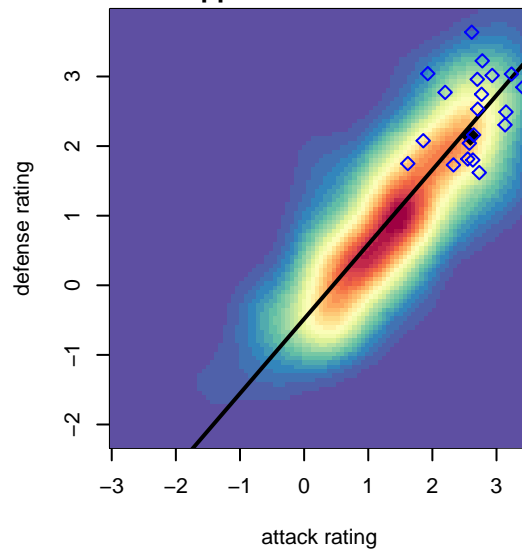

Albion SC White B01

Albion SC
 , CAS
 B01 total strength=1483
 attack=13.37 defense=8.5

alt names used:
 ALBION SC WHITE (CAS)
 Albion SC BU14White
 ALBION SC WHITE (CAS)
 ALBION SC WHITE (CAS)

Venues played:
 2015 Cerritos Memorial Cup 2015 Nike Flight L
 2015 Surf Cup Gold U14
 2015 FWRL CAS B01
 2015 PDT Phoenix Premier – Red U14

Albion SC White B01
 Dots are actual minus expected GF (blue circles) and GA (red triangles).
 Blue line is smoothed change in attack strength. Red is smoothed change in defense strength.

**attack and defense variance (black dot)
relative to other teams
and top 10 in region**

**attack and defense rating
relative to others at age
and all opponents in last 13 months**

**attack and defense rating
relative to others at age
and all opponents in last 13 months**

Performance relative to 13 month average

Performance relative to 13 month average

Distribution of opponents
 Red = Lose zone, Blue = Win zone, Green = Even
 Black line separates win/lose zones

lot. A=Neither has attack advantage, B=Opponent has both attack and defense advantage, C=Opponent has both attack and defense disadvantage, D=Both have