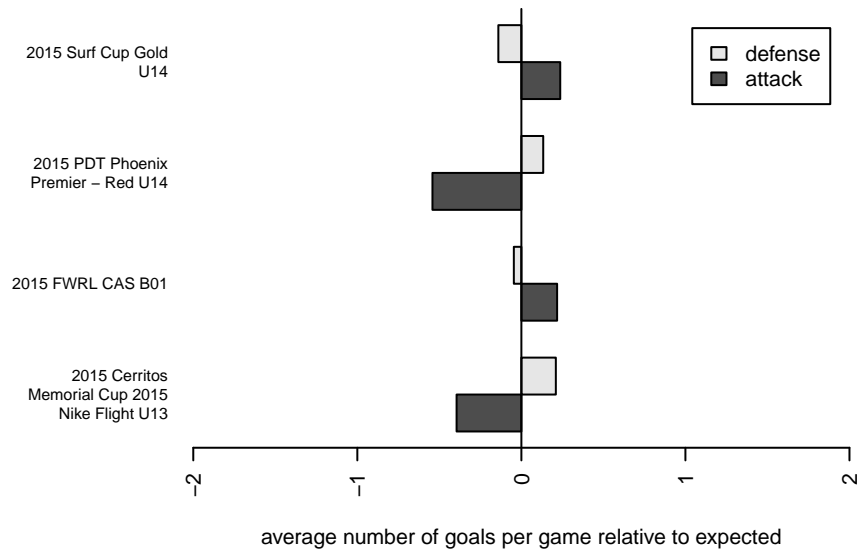

Albion SC White B01

Albion SC
 , CAS
 B01 total strength=1483
 attack=13.37 defense=8.5

alt names used:
 ALBION SC WHITE (CAS)
 Albion SC BU14White
 ALBION SC WHITE (CAS)
 ALBION SC WHITE (CAS)

Venues played:
 2015 Cerritos Memorial Cup 2015 Nike Flight L
 2015 Surf Cup Gold U14
 2015 FWRL CAS B01
 2015 PDT Phoenix Premier – Red U14

Albion SC White B01
 Dots are actual minus expected GF (blue circles) and GA (red triangles).
 Blue line is smoothed change in attack strength. Red is smoothed change in defense strength.

**attack and defense variance (black dot)
relative to other teams
and top 10 in region**

**attack and defense rating
relative to others at age
and all opponents in last 13 months**

**attack and defense rating
relative to others at age
and all opponents in last 13 months**

Performance relative to 13 month average

Performance relative to 13 month average

Distribution of opponents
 Red = Lose zone, Blue = Win zone, Green = Even
 Black line separates win/lose zones

lot. A=Neither has attack advantage, B=Opponent has both attack and defense advantage, C=Opponent has both attack and defense disadvantage, D=Both have