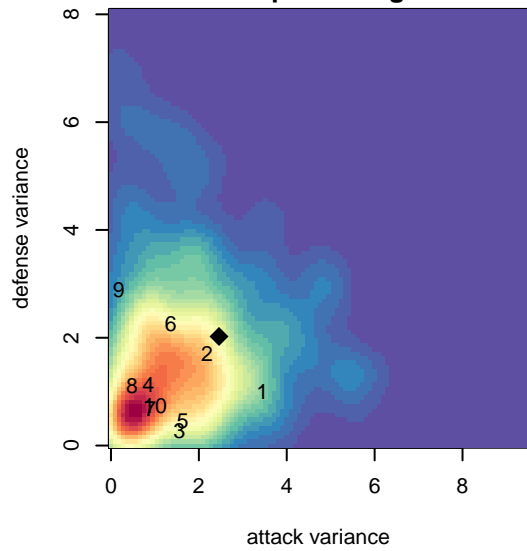

Albion SC White B01

Albion SC
 , CAS
 B01 total strength=1483
 attack=13.37 defense=8.5

alt names used:
 ALBION SC WHITE (CAS)
 Albion SC BU14White
 ALBION SC WHITE (CAS)
 ALBION SC WHITE (CAS)

Venues played:
 2015 Cerritos Memorial Cup 2015 Nike Flight L
 2015 Surf Cup Gold U14
 2015 FWRL CAS B01
 2015 PDT Phoenix Premier – Red U14

Albion SC White B01
 Dots are actual minus expected GF (blue circles) and GA (red triangles).
 Blue line is smoothed change in attack strength. Red is smoothed change in defense strength.

**attack and defense variance (black dot)
relative to other teams
and top 10 in region**

Performance relative to 13 month average

Distribution of opponents
 Red = Lose zone, Blue = Win zone, Green = Even
 Black line separates win/lose zones

lot. A=Neither has attack advantage, B=Opponent has both attack and defense advantage, C=Opponent has both attack and defense disadvantage, D=Both have